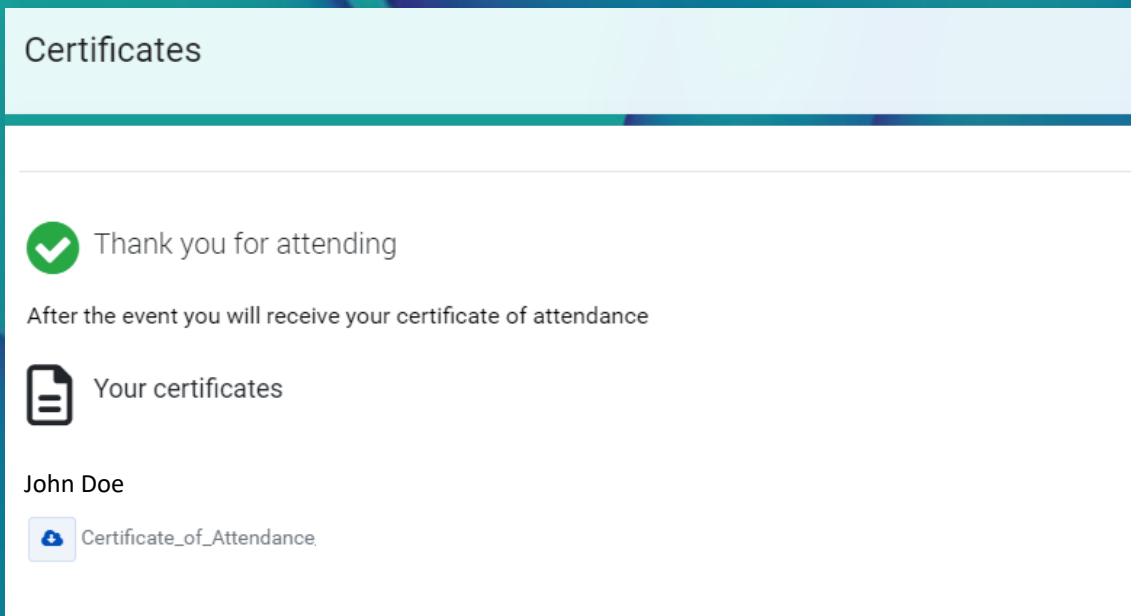

Should you need any further assistance, please contact scientific@eadvcongress.org