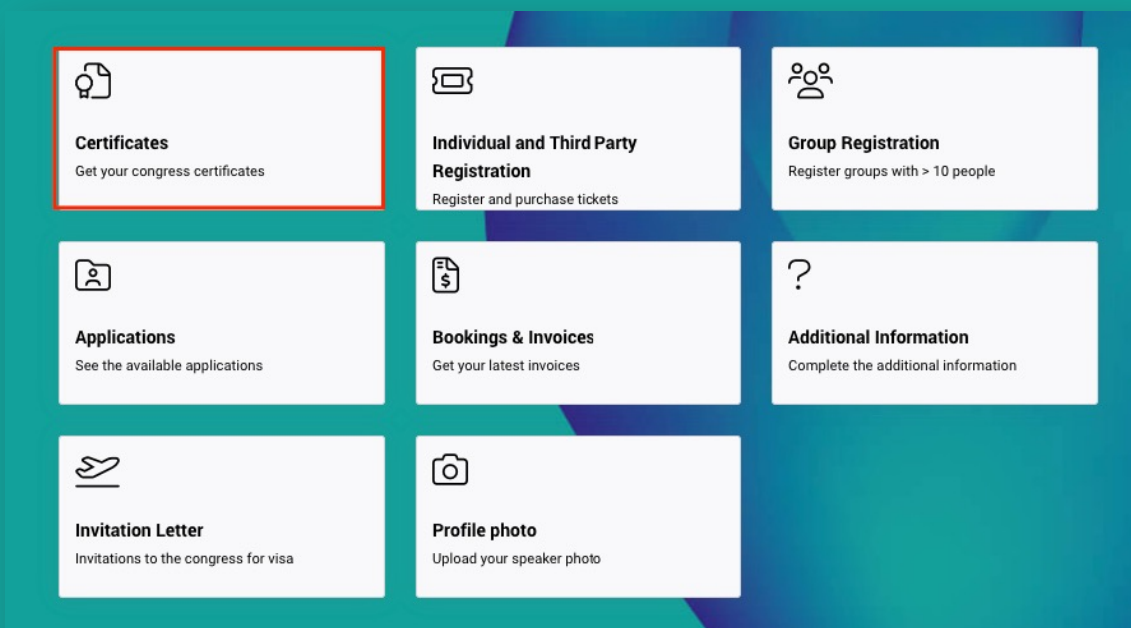

Sign In with your credentials

Online. Onsite. Ongoing.

Use your account to sign in

32nd EADV Congress - Berlin, Germany operated for European Academy of Dermatology and Venereology utilizes m-anage.com services.
A personalized account is required to proceed.

E-Mail

Password

Password is required.

Remember me?

[Sign in](#) [Forgot password?](#) [Create a new account?](#)

Once logged in, you can select the box "**Certificates**"

All available certificates will automatically show in the "**My Certificates**" section.